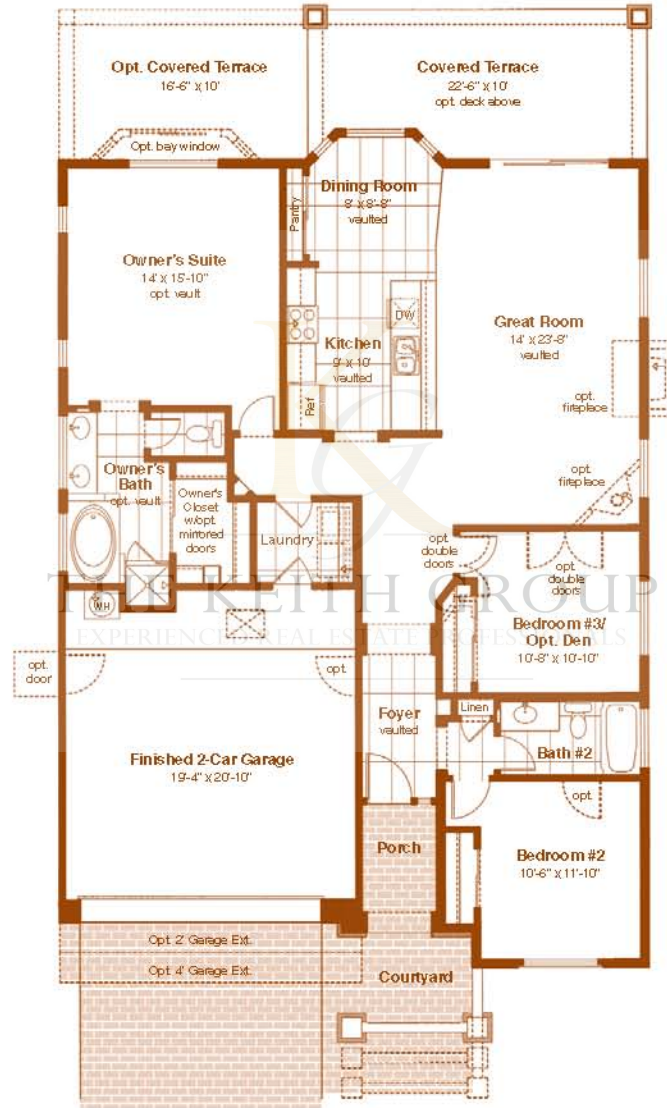

Residence One

APPROXIMATELY 1560 SQ. FT.

**BLANDFORD
HOMES**

480-641-1800 • 1-800-599-0053