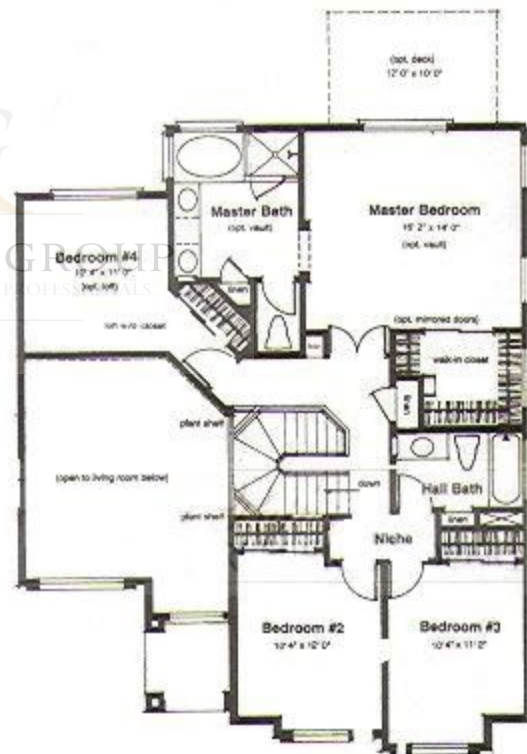

Optional Loft  
2nd Floor

2nd Floor

*The Nighthawk*  
APPROXIMATELY 2146 SQ. FT.