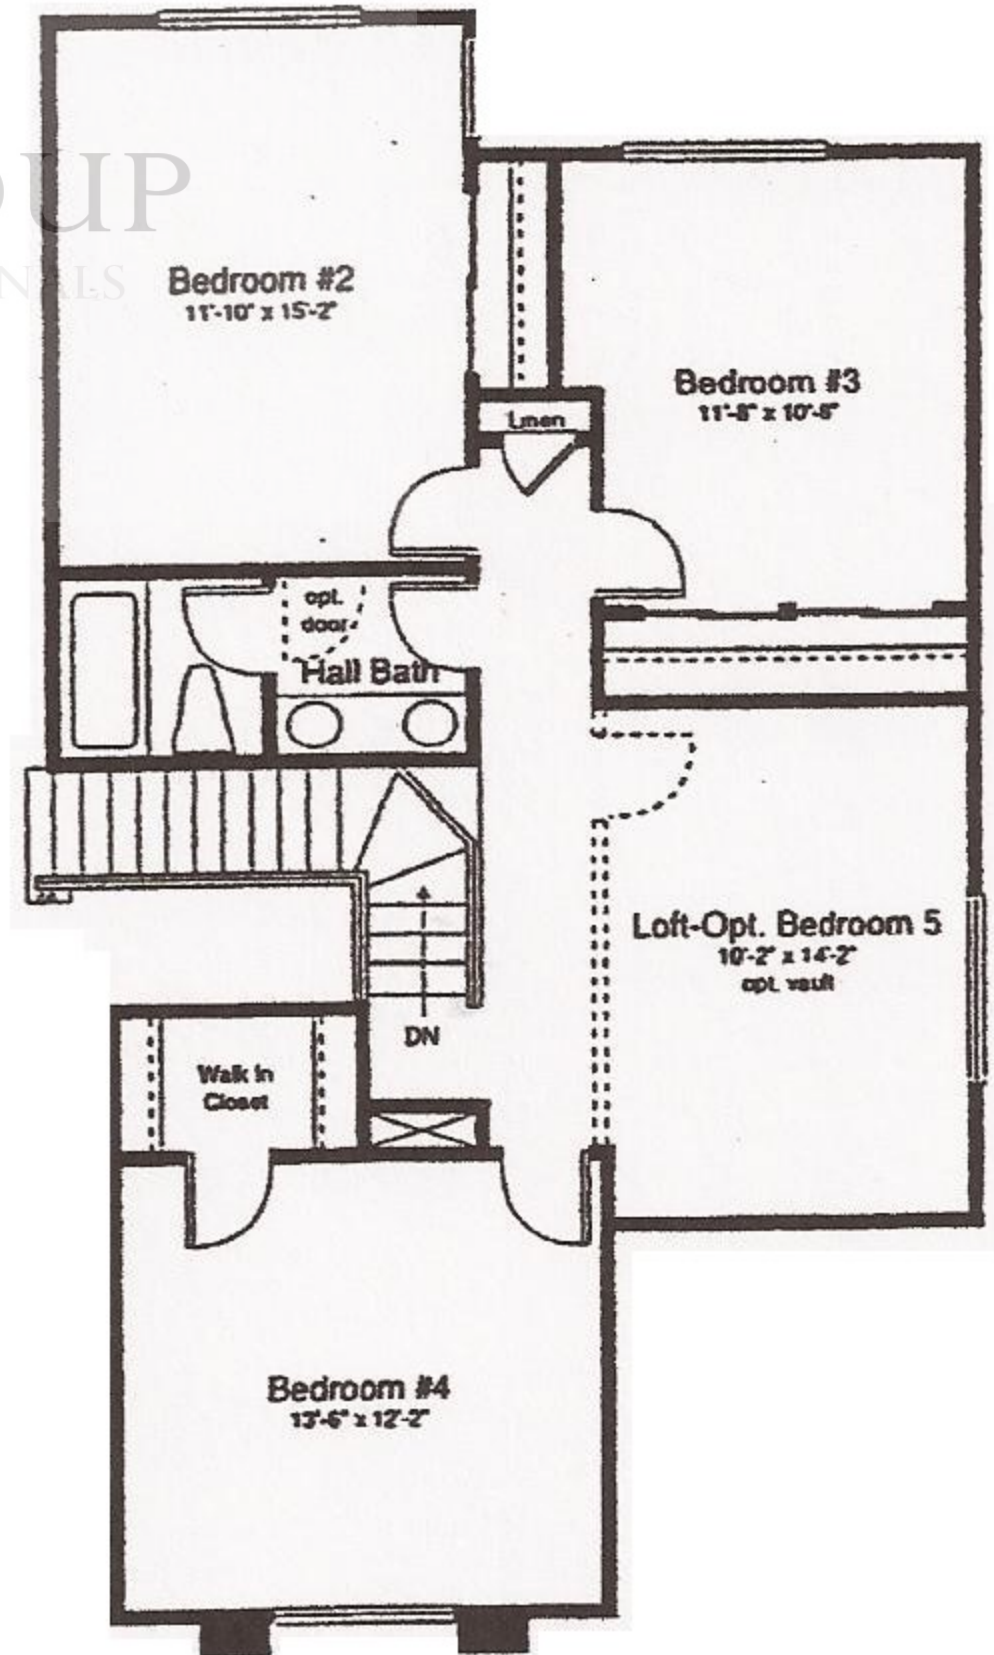

Optional
Master Bedroom
2nd Floor

2nd Floor

The Mesquite
APPROXIMATELY 2432 SQ. FT.

THE KEITH GROUP
EXPERIENCED REAL ESTATE PROFESSIONALS