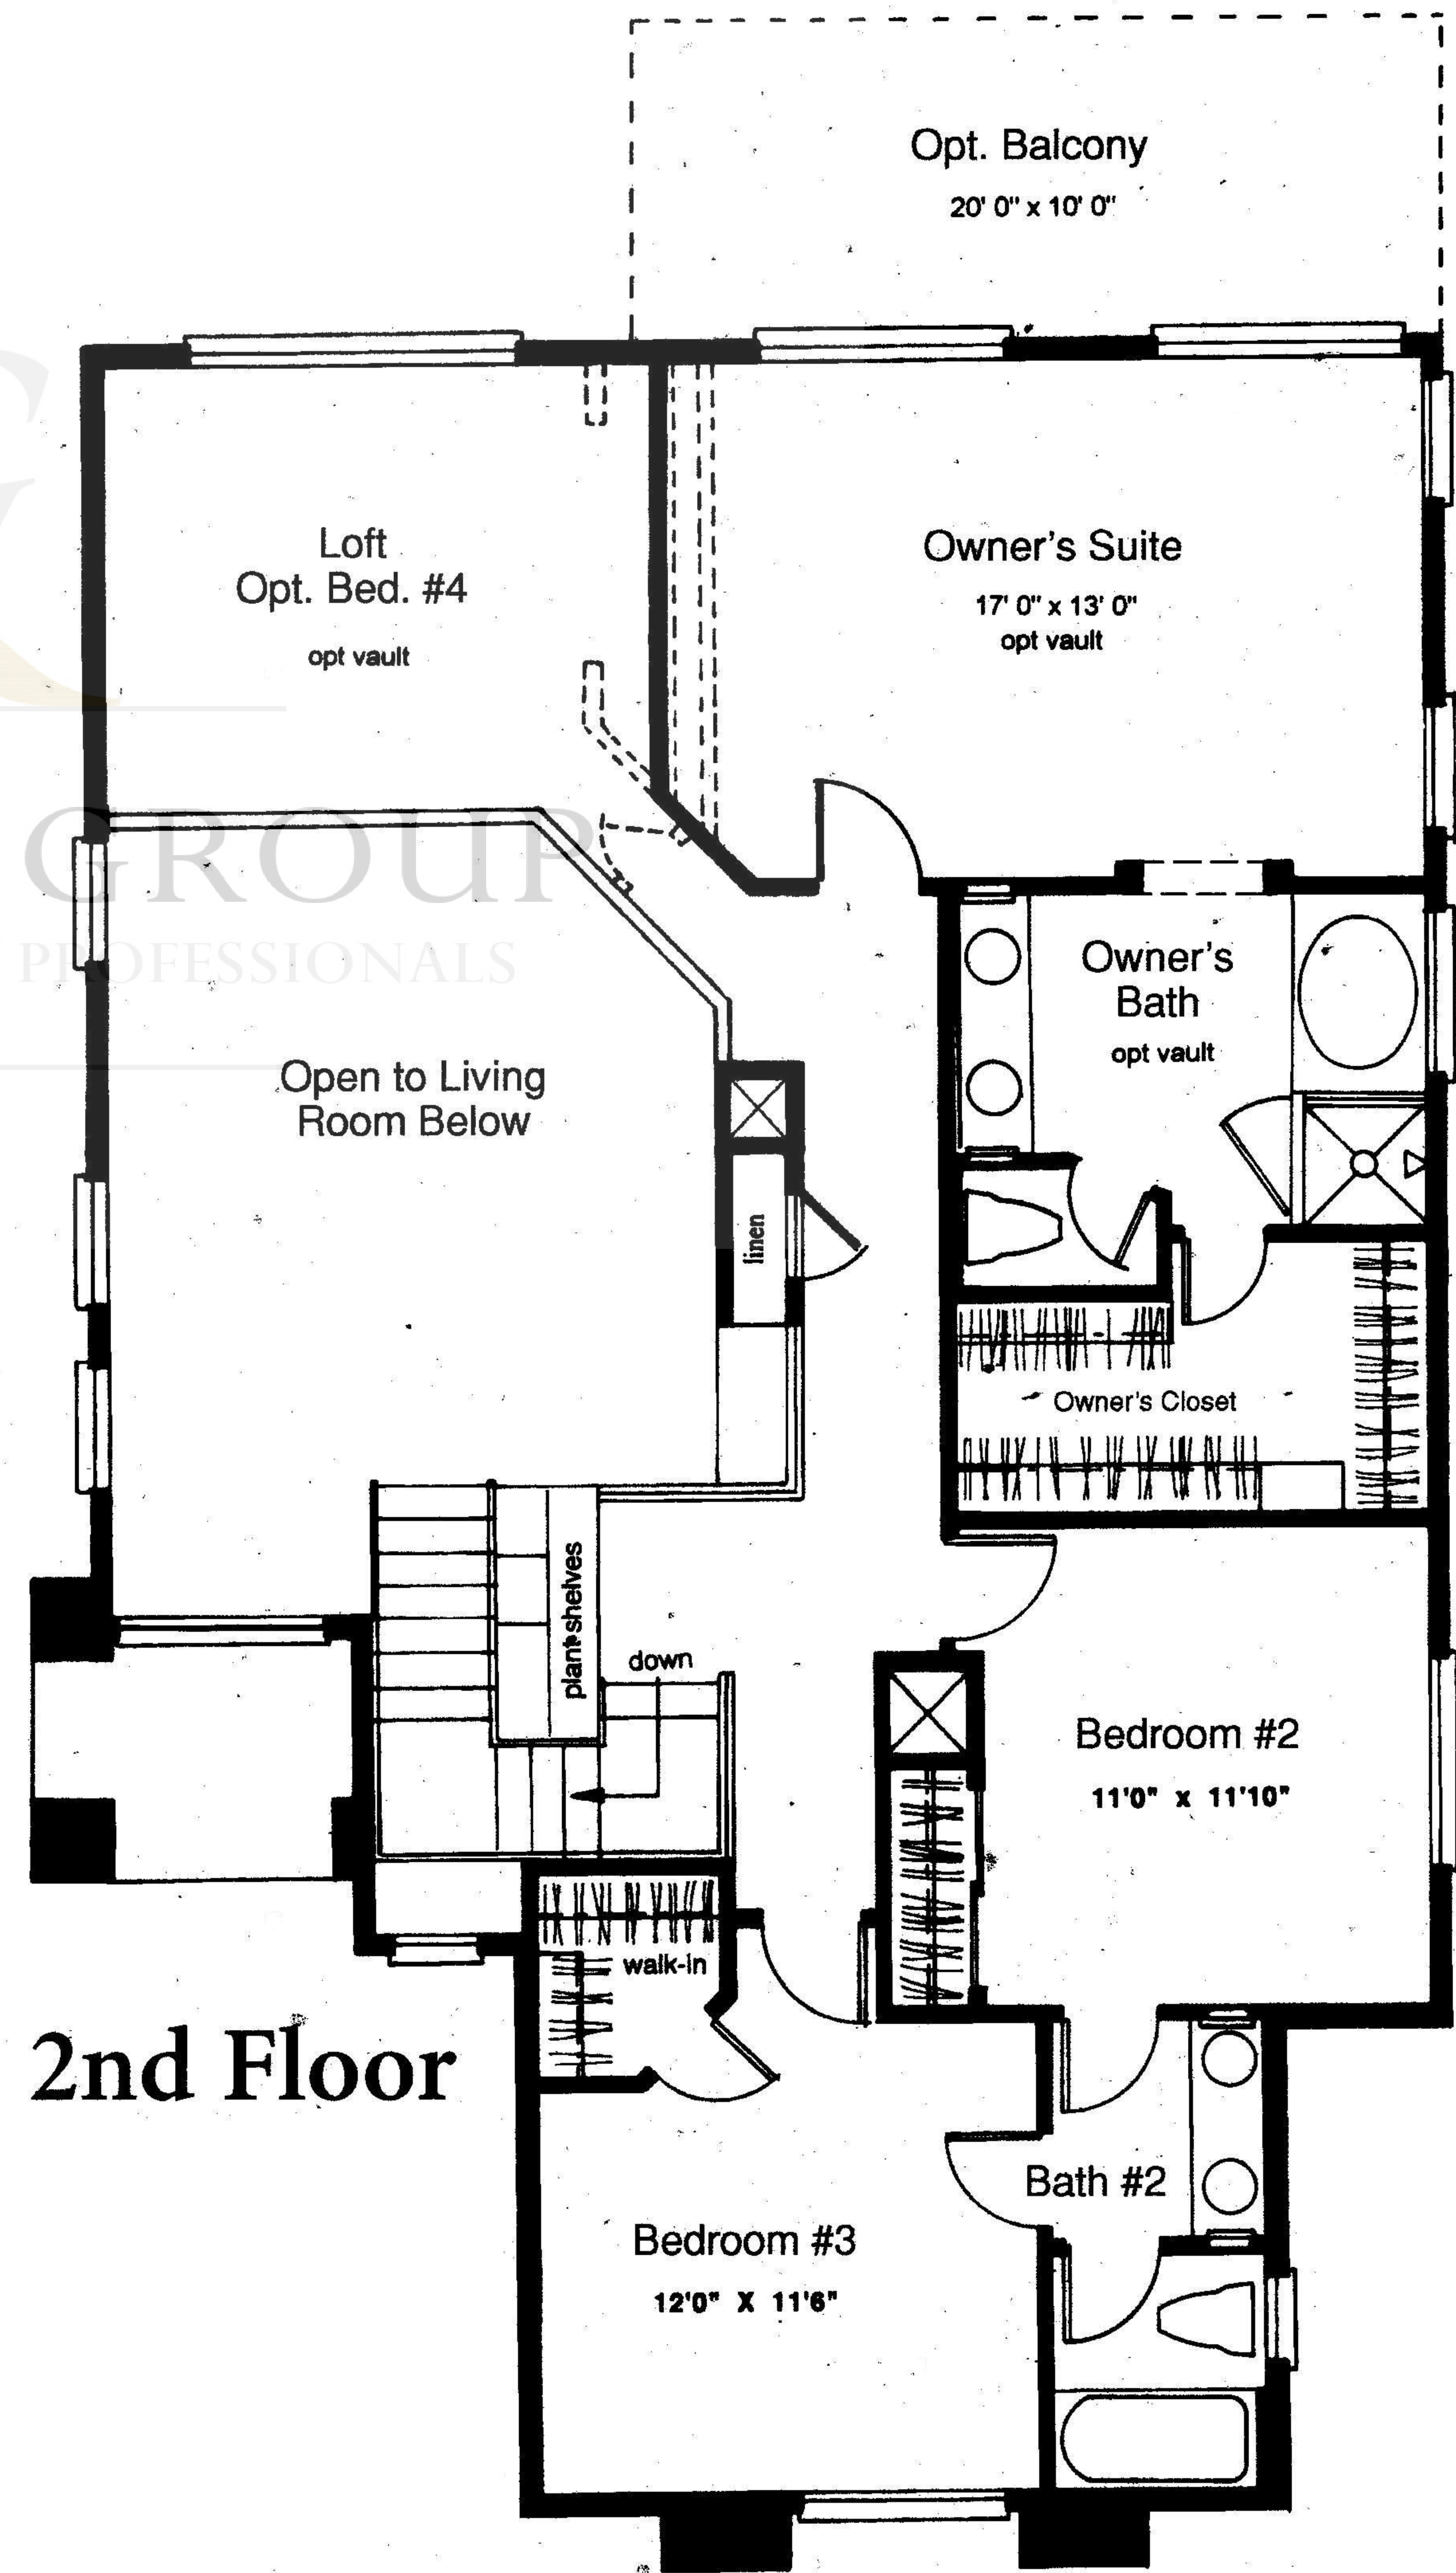

Optional
Sitting Room
2nd Floor

2nd Floor

The Golden Eagle
APPROXIMATELY 2450 SQ. FT.

**BLANDFORD
HOMES**