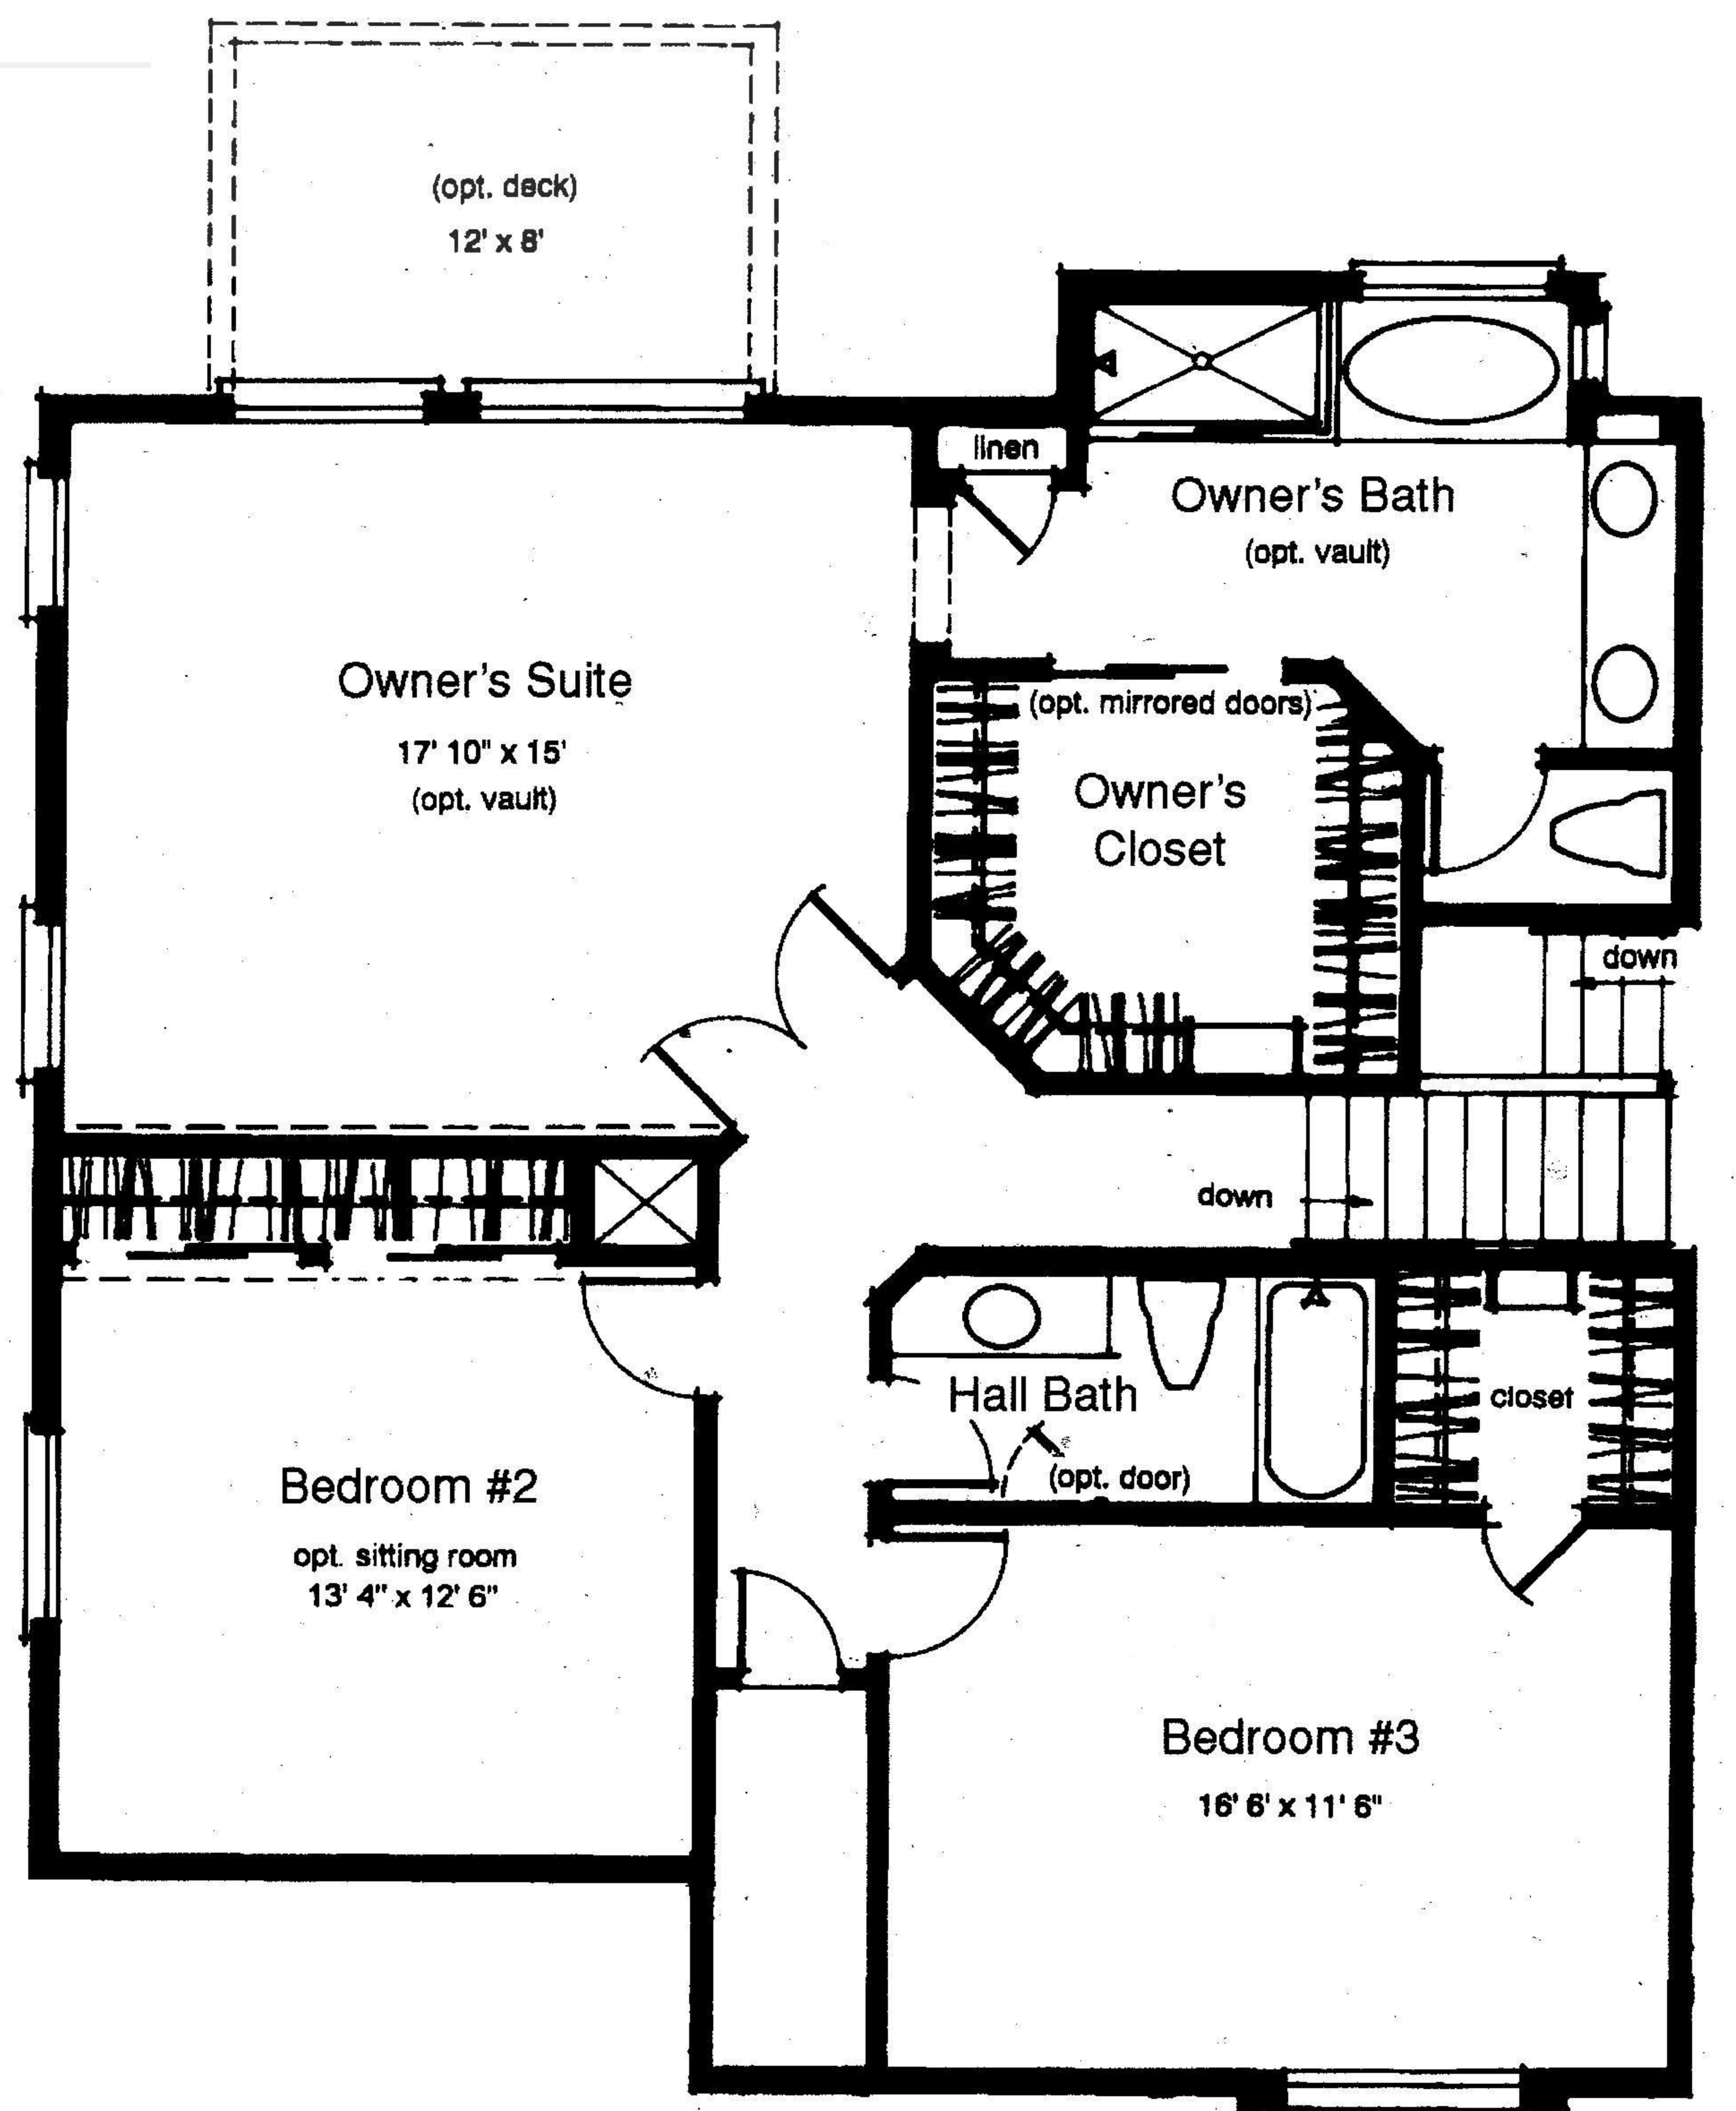

THE KEITH GROUP  
EXPERIENCED REAL ESTATE PROFESSIONALS

2nd Floor

*The Sunset Vista*

APPROXIMATELY 3232 SQ. FT.