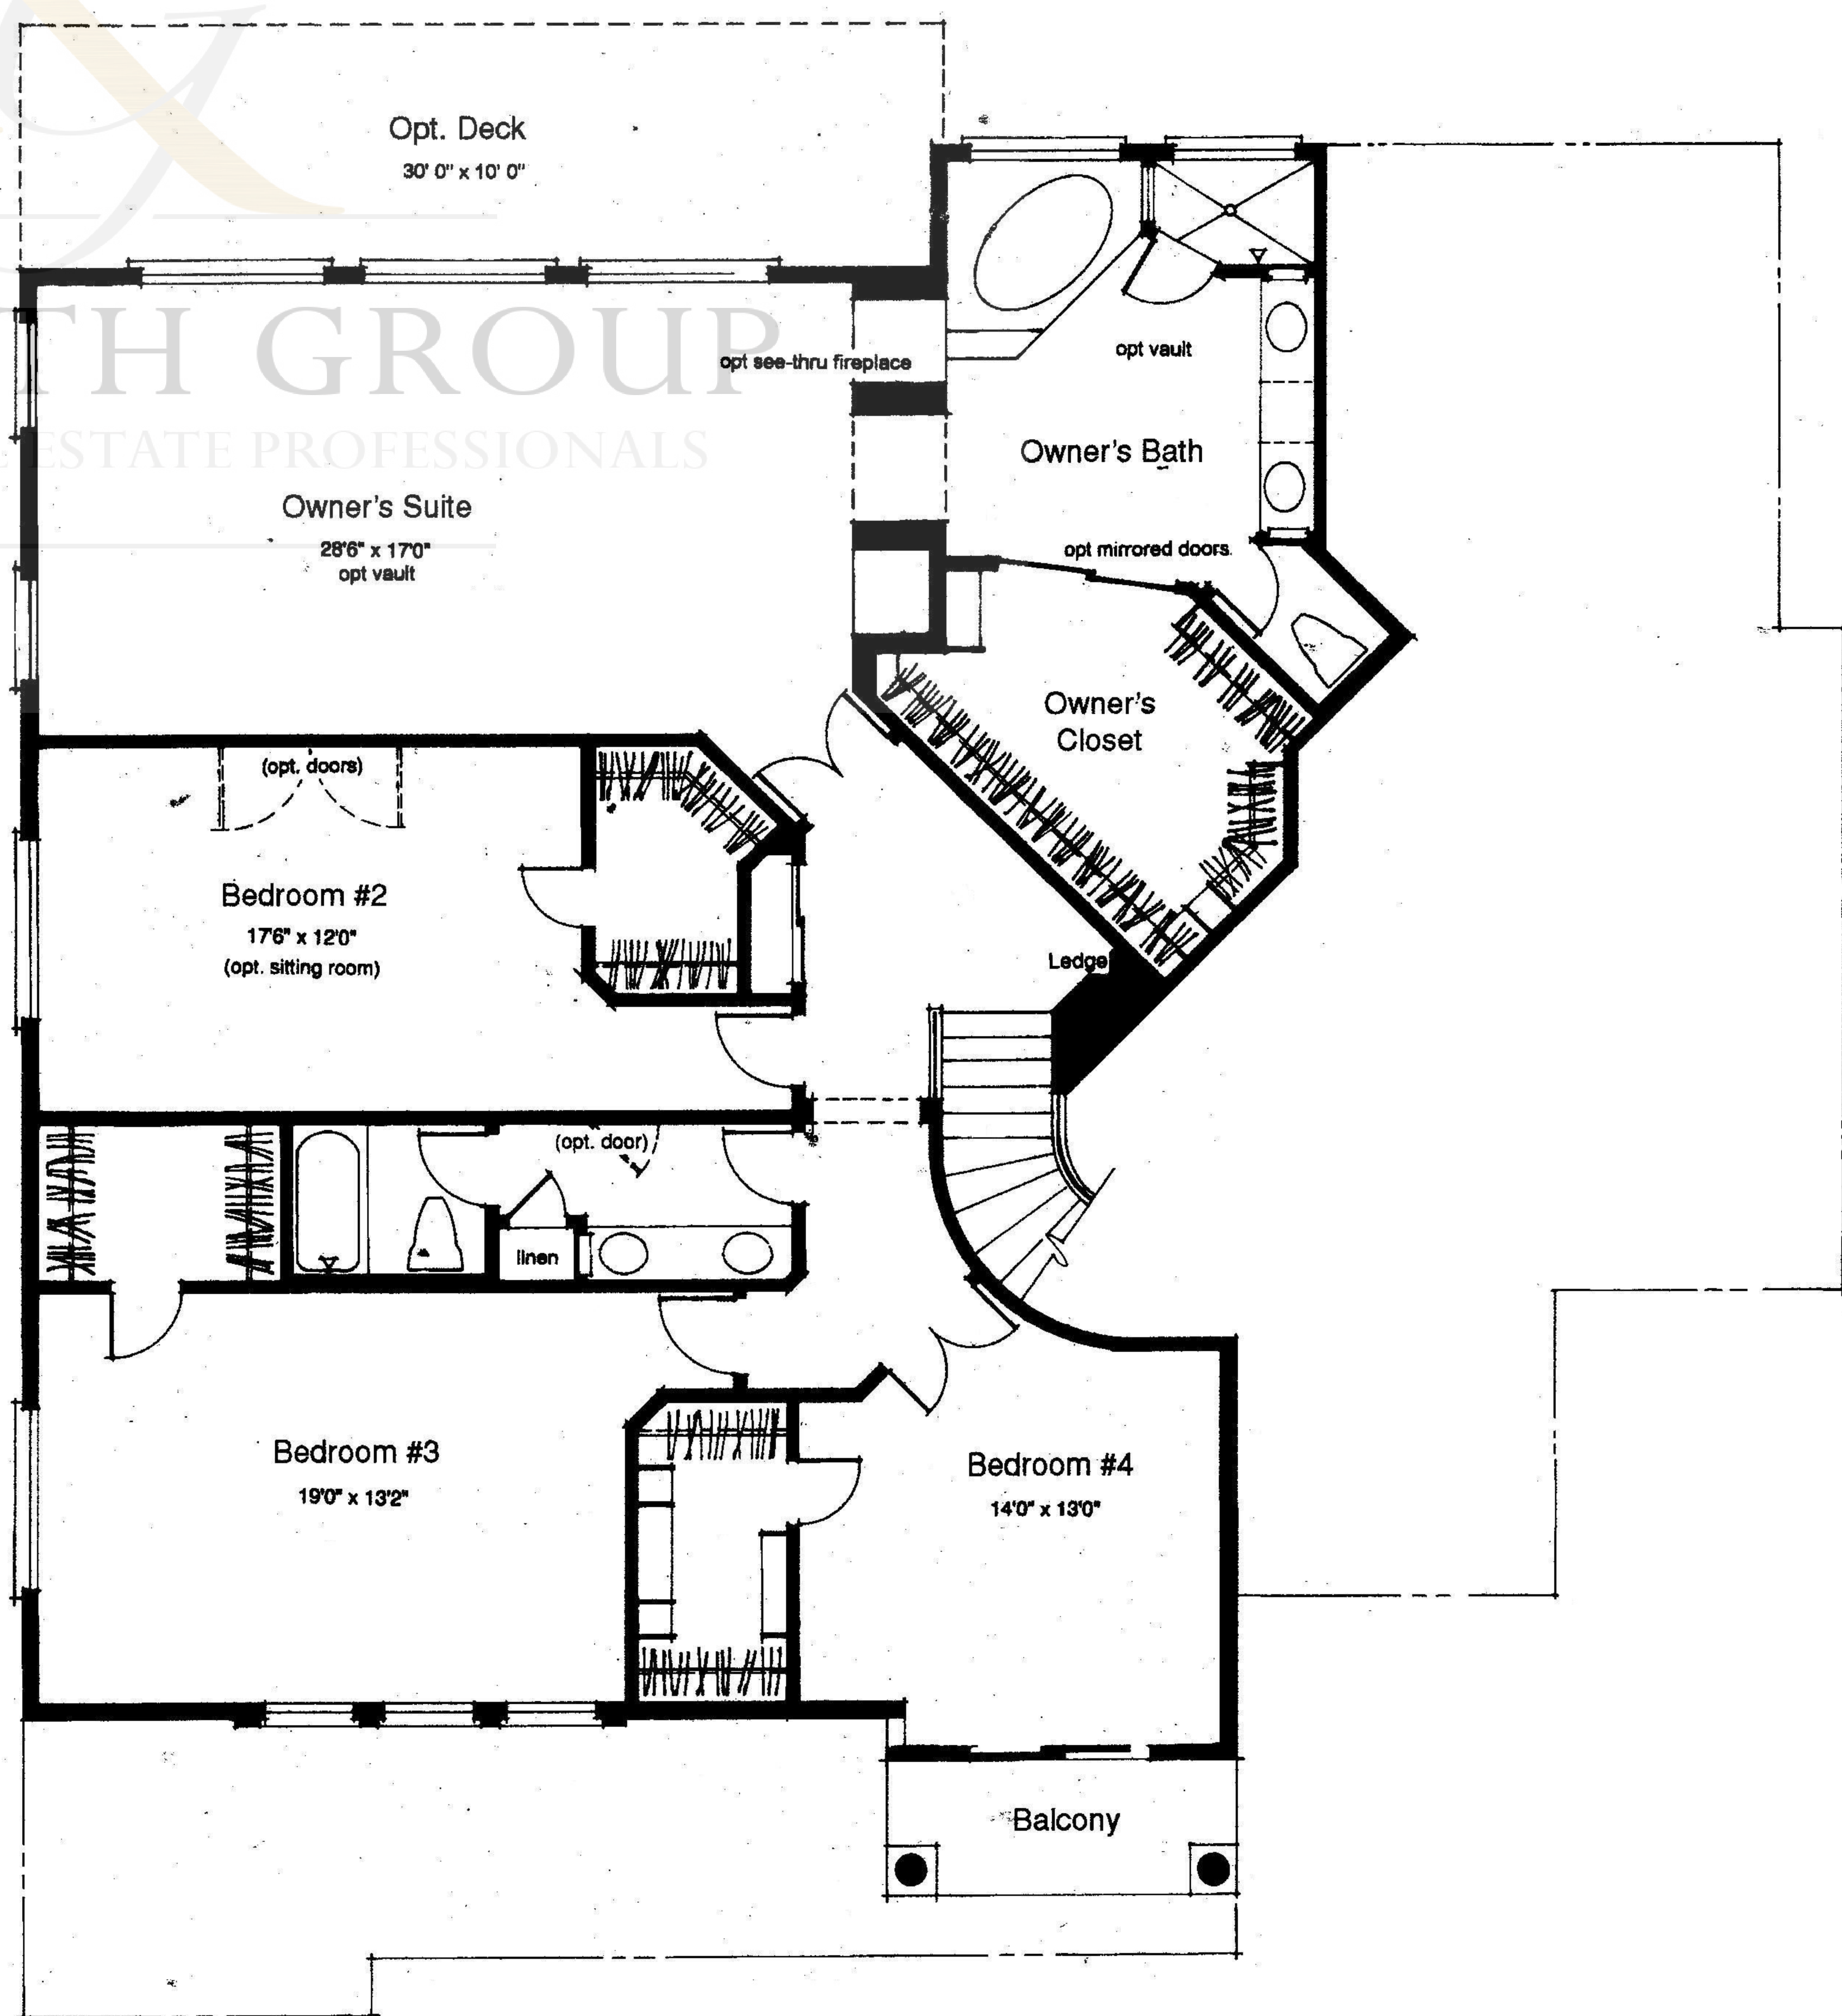

2nd Floor

THE KEITH GROUP  
EXPERIENCED REAL ESTATE PROFESSIONALS

*The Desert Legacy*  
APPROXIMATELY 4055 SQ. FT.